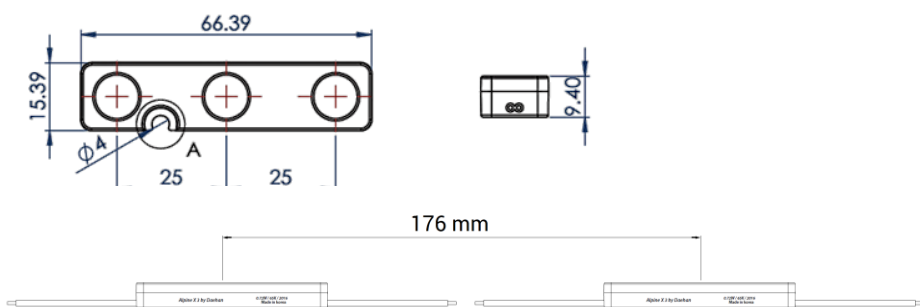

RECOMMENDED DEPTH FOR CHANNEL LETTERS.....80 mm – 200 mm

RECOMMENDED DEPTH FOR LIGHT CABINETS.....120 mm – 200 mm

**DIMENSIONS:** units in mm

### SPECIFICATIONS\*:

Part number.....Alpine X3 1.2  
Input voltage.....12V DC  
Power consumption (typical).....1.2 Watt  
Drive current.....100 mA  
LED package.....2835  
Housing.....PC + ABS

Lm per module (typical).....100 lm  
Viewing angle ..... 150°  
CRI (minimal)..... 80