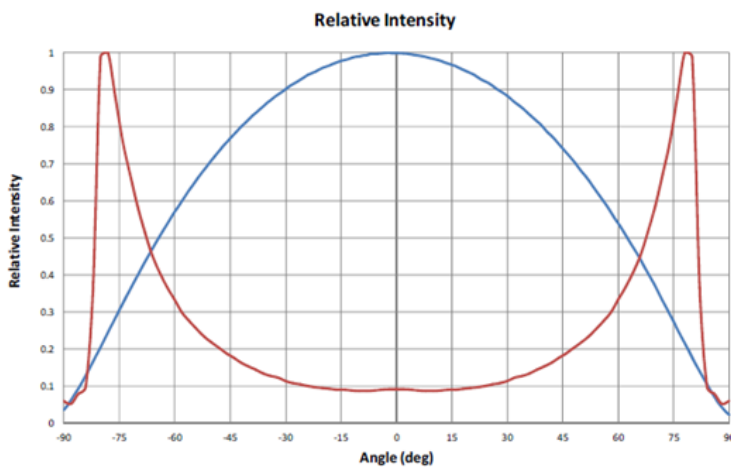

Alpine L165
Flagship with optics 165°
Fantastic uniformity of light

BEST FEATURES

- MADE IN KOREA
- HIGH POWER SEOUL SEMICONDUCTOR LED
- EXTRA WIDE ANGLE OF RADIATION 165°
- REQUIRED SIGNIFICANTLY LESS INSTALLED MODULES IN COMPARISON WITH OTHER MODULES FOR BRIGHT & EVEN ILLUMINATION
- FULLY INTEGRATED HEAT SINK
- XL165 3 - CONNECTION BY 3 MODULES, XL165 1- CONNECTION BY 1 MODULE
- 5 YEARS GUARANTEE @ L70

RECOMMENDED FOR LARGE CHANNEL LETTERS & LIGHT CABINETS FROM 150 mm DEPTH

DIMENSIONS: units in mm

INTENSITY DISTRIBUTION CHART

- RED line - Item with optics
- Blue line - item without optics

SPECIFICATIONS*:

Lm per module (typical).....240 lm
Viewing angle165°
CRI (minimal).....80

Available colors
Daylight white.....6,500 K

Max. allowed quantity in series
.....10 pcs for XL165 1
.....21 pcs for XL165 3

Lead wire.....18 AWG