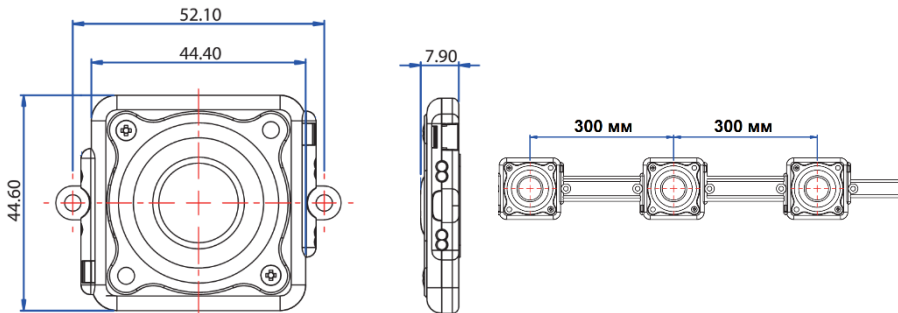

Alpine L165
Flagship with optics 165°
Fantastic uniformity of light

BEST FEATURES

- MADE IN KOREA
- HIGH POWER SEOUL SEMICONDUCTOR LED
- EXTRA WIDE ANGLE OF RADIATION 165°
- REQUIRED SIGNIFICANTLY LESS INSTALLED MODULES IN COMPARISON WITH OTHER MODULES FOR BRIGHT & EVEN ILLUMINATION
- FULLY INTEGRATED HEAT SINK
- XL165 3 - CONNECTION BY 3 MODULES, XL165 1- CONNECTION BY 1 MODULE
- 5 YEARS GUARANTEE @ L70

RECOMMENDED FOR LARGE CHANNEL LETTERS & LIGHT CABINETS FROM 150 mm DEPTH

DIMENSIONS: units in mm

INTENSITY DISTRIBUTION CHART

- RED line - Item with optics
- Blue line - item without optics

SPECIFICATIONS*:

Part number.....Alpine XL165 1
Part number.....Alpine XL165 3

Input voltage.....12V DC
Power consumption (typical).....3.0 Watt
Drive current.....208 mA
IC Chip-on-board current regulation

Lens.....PMMA
PCB.....Intergrated Metallic PCB
Body.....PC
Filling.....Silicon resin

Lm per module (typical).....240 lm
Viewing angle165°
CRI (minimal).....80

Available colors
Daylight white.....6,500 K

Max. allowed quantity in series
.....10 pcs for XL165 1
.....21 pcs for XL165 3

Lead wire.....18 AWG