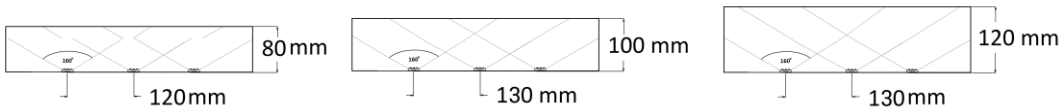

RECOMMENDED A2 0.72 RS DENSITY LAYOUT