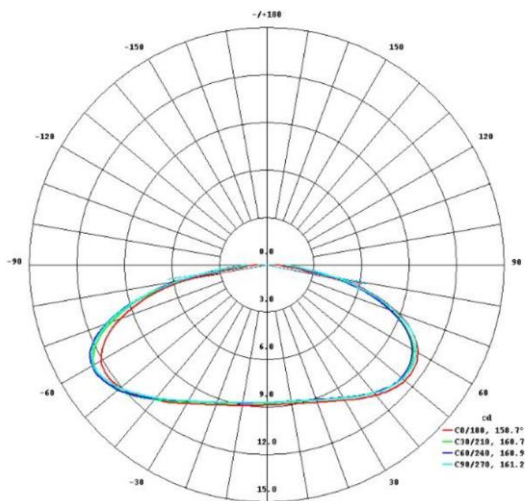

RECOMMENDED DEPTH FOR CHANNEL LETTERS.....80 mm – 120 mm
RECOMMENDED DEPTH FOR LIGHT CABINETS.....100 mm – 150 mm

DIMENSIONS: units in mm / in

INTENSITY DISTRIBUTION CHART

SPECIFICATIONS*:

Part number.....Alpine A2 0.72
Input voltage.....12V DC
Power consumption (typical).....0.72 Watt
Drive current......60 mA
LED package.....2835
Housing.....PVC
PCB.....Metal

Lm per module
White.....68 lm
RED13 lm
GREEN..... 25 lm

Viewing angle160°
CRI (minimal).....75

Available colors
Crystal white.....7200-7800 K
Cold white.....10000-10800 K
RED.....620-625 nm
GREEN..... 520-525 nm

RECOMMENDED A2 0.72 RS DENSITY LAYOUT

MAXIMUM STROKE WIDTH COVERAGE

Legend

220 - Stroke max. width

120mc - Distance on module center

300 cd/m² 420 cd/m² 650 cd/m² 900 cd/m²

Scale of Brightness by Helios SG

CONNECTION TO POWER SUPPLY