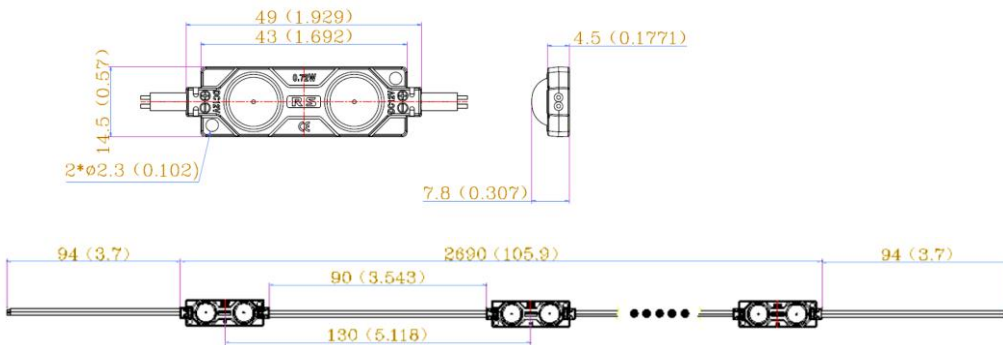

RECOMMENDED DEPTH FOR CHANNEL LETTERS.....80 mm – 120 mm
RECOMMENDED DEPTH FOR LIGHT CABINETS.....100 mm – 150 mm

DIMENSIONS: units in mm / in

INTENSITY DISTRIBUTION CHART

SPECIFICATIONS*:

Part number.....Alpine A2 0.72
Input voltage.....12V DC
Power consumption (typical).....0.72 Watt
Drive current......60 mA
LED package.....2835
Housing.....PVC
PCB.....Metal

Lm per module
White.....68 lm
RED13 lm
GREEN..... 25 lm

Viewing angle160°
CRI (minimal).....75

Available colors
Crystal white.....7200-7800 K
Cold white.....10000-10800 K
RED.....620-625 nm
GREEN..... 520-525 nm

Max. allowed quantity in series.....50 pcs
Lead wire.....22AWG
Ingress protection.....IP 65
Operating temperature - 25°C to +60°C

Meets the following standards:
EN 55015:2006+A1+A2
EN 61547:2009;
EN60598-
RoHS;
TUV EN60598-1:2008+A11 (IP TEST)