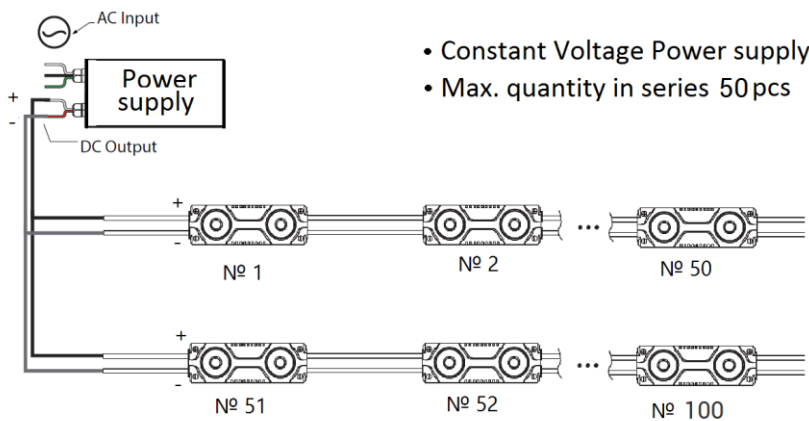

RECOMMENDED A2 0.72 RS DENSITY LAYOUT

MAXIMUM STROKE WIDTH COVERAGE

Legend

220 - Stroke max. width

120mc - Distance on module center

300 cd/m² 420 cd/m² 650 cd/m² 900 cd/m²

Scale of Brightness by Helios SG

CONNECTION TO POWER SUPPLY