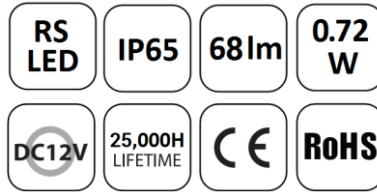

Alpine A2 0.72 RS LEDs with optics 160°

BEST FEATURES

- GREAT BUDGET SAVING SOLUTION FOR CHANNEL LETTERS
- BEAUTIFUL CRYSTAL WHITE COLOR TEMPERATURE
- WIDE ANGLE OF RADIATION, EVEN ILLUMINATION
- FAST AND EASY INSTALLATION
- IP65 INGRESS PROTECTION
- 3 YEARS WARRANTY @ L70

RECOMMENDED DEPTH FOR CHANNEL LETTERS.....80 mm – 120 mm
RECOMMENDED DEPTH FOR LIGHT CABINETS.....100 mm – 150 mm

DIMENSIONS: units in mm / in

INTENSITY DISTRIBUTION CHART

SPECIFICATIONS*:

Part number.....Alpine A2 0.72
Input voltage.....12V DC
Power consumption (typical).....0.72 Watt
Drive current......60 mA
LED package.....2835
Housing.....PVC
PCB.....Metal

Lm per module
White.....68 lm
RED13 lm
GREEN..... 25 lm

Viewing angle160°
CRI (minimal).....75

Available colors
Crystal white.....7200-7800 K
Cold white.....10000-10800 K
RED.....620-625 nm
GREEN..... 520-525 nm

Max. allowed quantity in series.....50 pcs
Lead wire.....22AWG
Ingress protection.....IP 65
Operating temperature - 25°C to +60°C

Meets the following standards:
EN 55015:2006+A1+A2
EN 61547:2009;
EN60598-
RoHS;
TUV EN60598-1:2008+A11 (IP TEST)