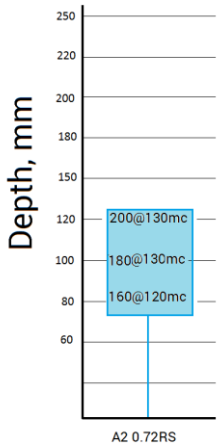

MAXIMUM STROKE WIDTH COVERAGE

Legend

220 - Stroke max. width

120mc - Distance on module center

300 cd/m²   420 cd/m²   650 cd/m²   900 cd/m²

Scale of Brightness by Helios SG