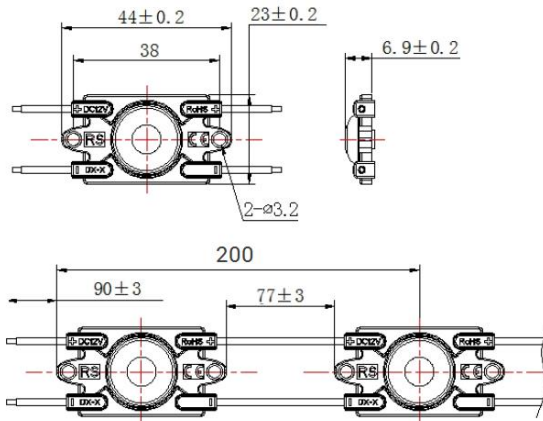

Alpine A1 1.2 RS LEDs with optics 160°

BEST FEATURES

- FANTASTIC PERFORMANCE IN A LARGE RANGE OF CAN DEPTHS
- GREAT AND EVEN ILLUMINATION
- WIDE ANGLE OF RADIATION, BAT WING BEAM PATTERN
- MORE FACE COVERAGE, LESS INSTALLED MODULE, LESS COST
- SAMSUNG LED
- IP65 INGRESS PROTECTION
- 200 MM MODULE PITCH

RECOMMENDED DEPTH FOR CHANNEL LETTERS.....60 mm – 180 mm
RECOMMENDED DEPTH FOR LIGHT CABINETS.....60 mm – 180 mm

DIMENSIONS: units in mm

INTENSITY DISTRIBUTION CHART

SPECIFICATIONS*:

Part number.....Alpine A1 1.2 RS
Input voltage.....12V DC
Power consumption (typical).....1.2 Watt
Drive current.....100 mA
LED package.....2835
Housing.....PVC
PCB.....Metal

Lm per module (typical)..... 110 lm
Viewing angle160°
CRI (minimal).....70

Available colors

Daylight white.....6,700 – 7300 K

Max. allowed quantity in series.....25 pcs
Lead wire.....20AWG

Ingress protection.....IP 65
Operating temperature - 25°C to +60°C

MAXIMUM STROKE WIDTH COVERAGE

Legend:

220 - Stroke max. width

120mc - Distance on module center

CONNECTION TO POWER SUPPLY

Latvia
SIA "TAMARS" (office & warehouse)
Reg. Nr.: 43603036217
Adrese: 20 Braslas iela, Offis 115
Rīga, LV-1084, Latvija
Tel.: +371 67040635
E-mail: info@ledunicom.lv
www.ledunicom.lv