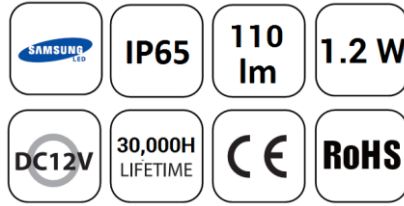

Alpine A1 1.2 RS LEDs with optics 160°

BEST FEATURES

- FANTASTIC PERFORMANCE IN A LARGE RANGE OF CAN DEPTHS
- GREAT AND EVEN ILLUMINATION
- WIDE ANGLE OF RADIATION, BAT WING BEAM PATTERN
- MORE FACE COVERAGE, LESS INSTALLED MODULE, LESS COST
- SAMSUNG LED
- IP65 INGRESS PROTECTION
- 200 MM MODULE PITCH

RECOMMENDED DEPTH FOR CHANNEL LETTERS.....60 mm – 180 mm
RECOMMENDED DEPTH FOR LIGHT CABINETS.....60 mm – 180 mm

DIMENSIONS: units in mm

INTENSITY DISTRIBUTION CHART

SPECIFICATIONS*:

Part number.....Alpine A1 1.2 RS
Input voltage.....12V DC
Power consumption (typical).....1.2 Watt
Drive current.....100 mA
LED package.....2835
Housing.....PVC
PCB.....Metal

Lm per module (typical)..... 110 lm
Viewing angle160°
CRI (minimal).....70

Available colors

Daylight white.....6,700 – 7300 K

Max. allowed quantity in series.....25 pcs
Lead wire.....20AWG

Ingress protection.....IP 65
Operating temperature - 25°C to +60°C