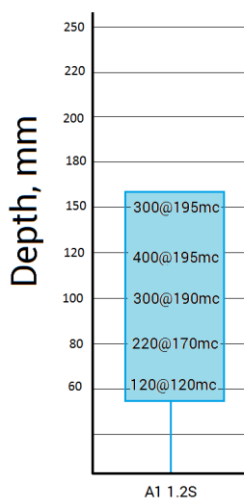

RECOMMENDED DEPTH FOR CHANNEL LETTERS.....60 mm – 180 mm
RECOMMENDED DEPTH FOR LIGHT CABINETS.....60 mm – 180 mm

DIMENSIONS: units in mm

INTENSITY DISTRIBUTION CHART

SPECIFICATIONS*:

Part number.....Alpine A1 1.2 RS
Input voltage.....12V DC
Power consumption (typical).....1.2 Watt
Drive current.....100 mA
LED package.....2835
Housing.....PVC
PCB.....Metal

Lm per module (typical)..... 110 lm
Viewing angle160°
CRI (minimal).....70

Available colors

Daylight white.....6,700 – 7300 K

Max. allowed quantity in series.....25 pcs
Lead wire.....20AWG

Ingress protection.....IP 65
Operating temperature - 25°C to +60°C

MAXIMUM STROKE WIDTH COVERAGE

Legend:

220 - Stroke max. width

120mc - Distance on module center

CONNECTION TO POWER SUPPLY

Latvia
SIA "TAMARS" (office & warehouse)
Reg. Nr.: 43603036217
Adrese: 20 Braslas iela, Offis 115
Rīga, LV-1084, Latvija
Tel.: +371 67040635
E-mail: info@ledunicom.lv
www.ledunicom.lv