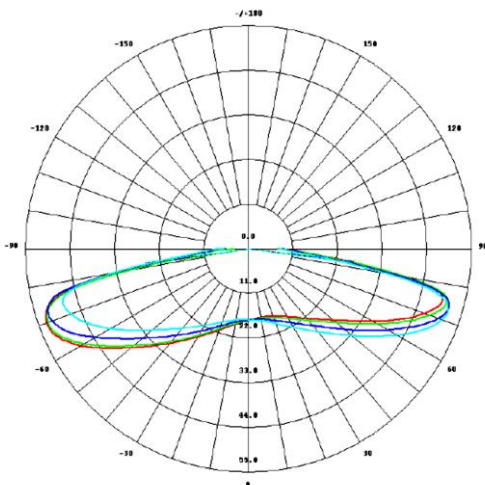

Alpine A1 1.2 RS LEDs with optics 160°

BEST FEATURES

- FANTASTIC PERFORMANCE IN A LARGE RANGE OF CAN DEPTHS
- GREAT AND EVEN ILLUMINATION
- WIDE ANGLE OF RADIATION, BAT WING BEAM PATTERN
- MORE FACE COVERAGE, LESS INSTALLED MODULE, LESS COST
- SAMSUNG LED
- IP65 INGRESS PROTECTION
- 200 MM MODULE PITCH

RECOMMENDED DEPTH FOR CHANNEL LETTERS.....60 mm – 180 mm
RECOMMENDED DEPTH FOR LIGHT CABINETS.....60 mm – 180 mm

DIMENSIONS: units in mm

INTENSITY DISTRIBUTION CHART

SPECIFICATIONS*:

Part number.....Alpine A1 1.2 RS
Input voltage.....12V DC
Power consumption (typical).....1.2 Watt
Drive current.....100 mA
LED package.....2835
Housing.....PVC
PCB.....Metal

Lm per module (typical)..... 110 lm
Viewing angle160°
CRI (minimal).....70

Available colors

Daylight white.....6,700 – 7300 K

Max. allowed quantity in series.....25 pcs
Lead wire.....20AWG

Ingress protection.....IP 65
Operating temperature - 25°C to +60°C