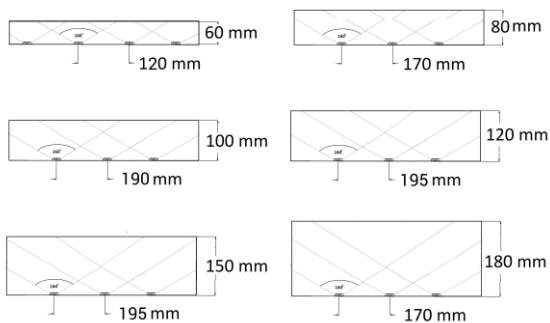

RECOMMENDED A1 1.2 RS DENSITY LAYOUT